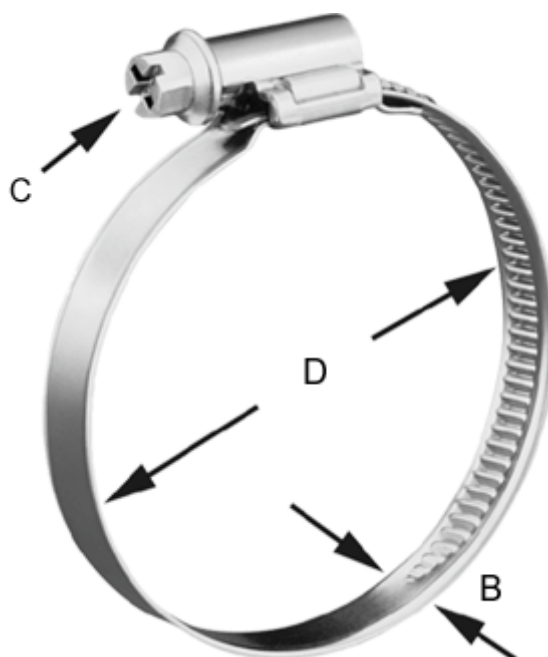

Article number: 021367704100

Description: Worm Drive Hose Clip  
TORRO 90-110/12 C7 W4

## Measures

---

C (screw type) = C7 - 7mm

Diameter D = 90-110

Width B = 12.0